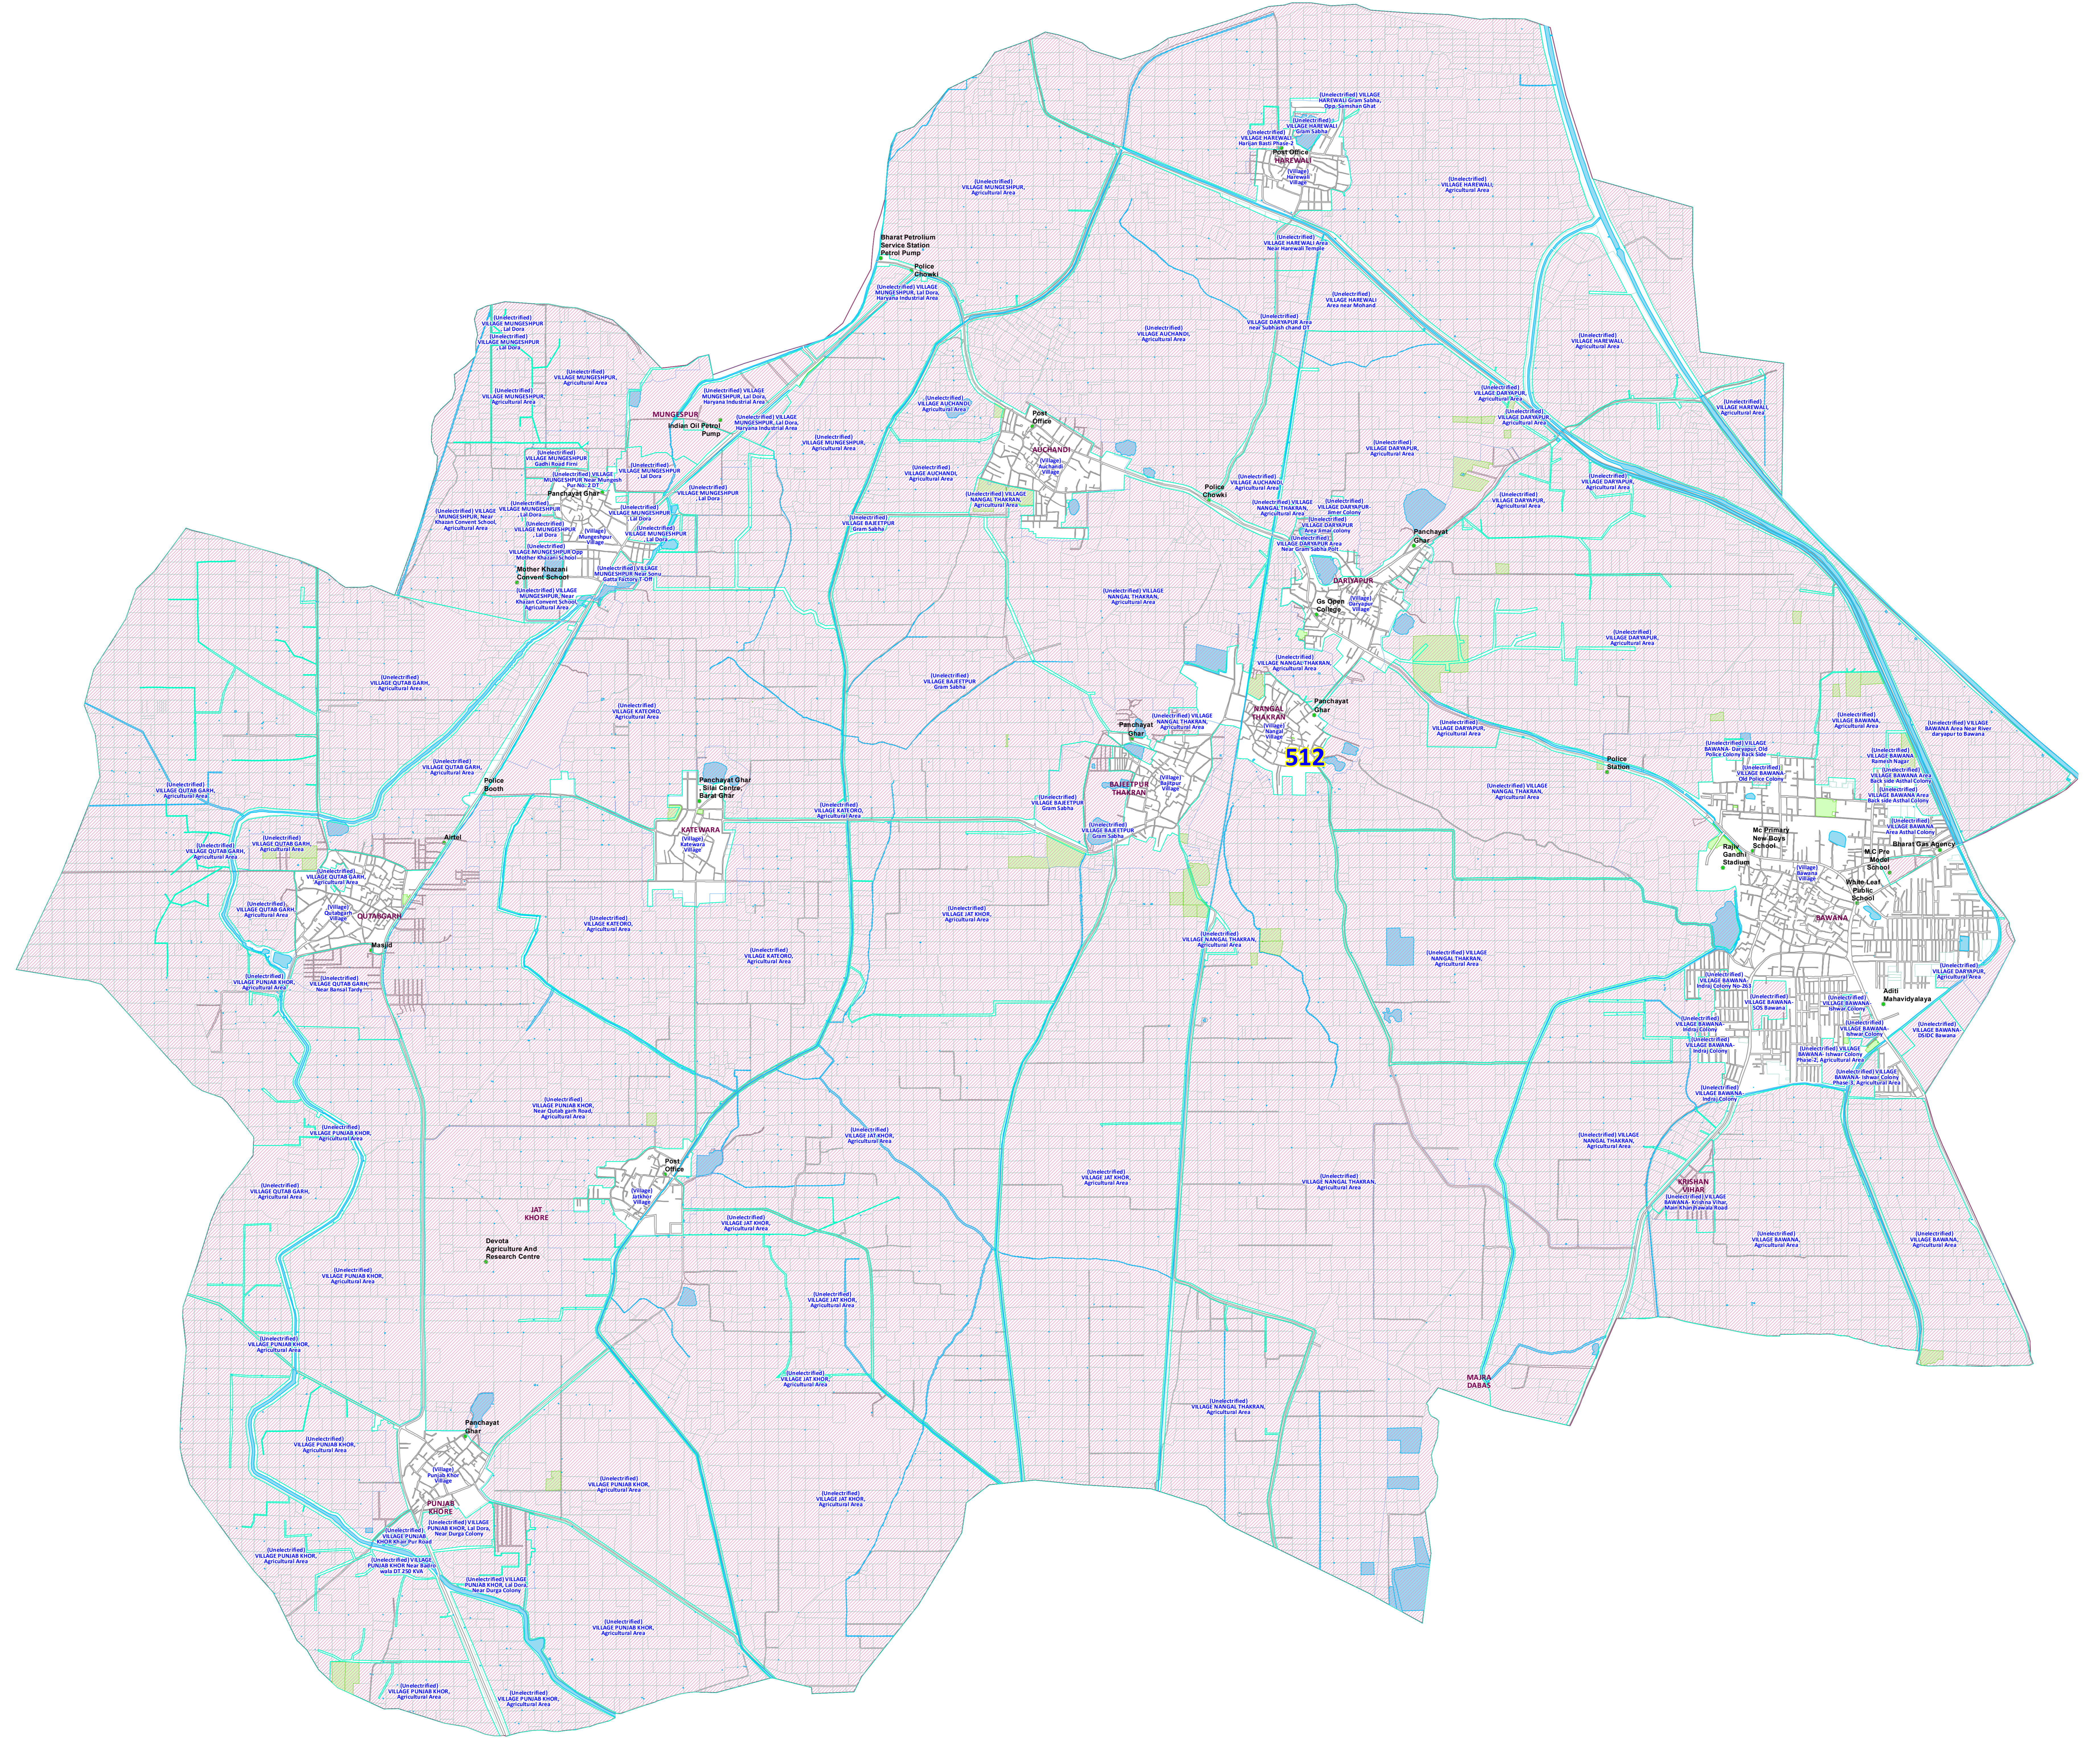

UNELECTRIFIED AREA, ZONE - 512, DISTT - BAWANA

LEGEND

- Un electrified
- Locality_Boundary
- Green
- Water_Area
- Agricultural
- Road
- Landmark
- Zone_Boundary